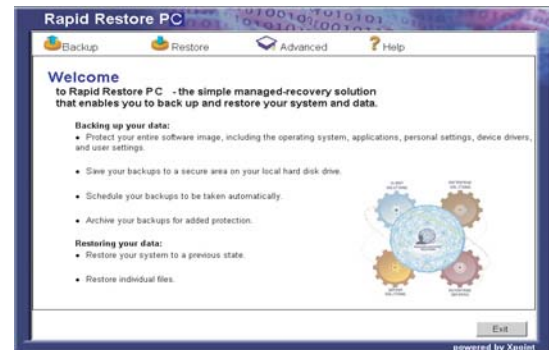

Universal PC Platform Manager

Supports IBM Comparable desktops, laptops, Tablet PCs, Point of Sale and KIOSK devices.

SecureMode Rapid Restore PC GUI

SecureMode Rapid Restore Solutions

- SecureMode Rapid Restore PC
- SecureMode Rapid Restore PRO
- SecureMode Rapid Restore Server
- SecureMode Rapid Restore Enterprise

ABOUT XPOINT TECHNOLOGIES, INC.

Xpoint is a leader in client disaster recovery and business continuity solutions for enterprise and small to medium business.

MORE INFORMATION

To find out how top companies reap the rewards with Xpoint's software and services, call us at 561.241.8447 or visit www.xpoint.com.